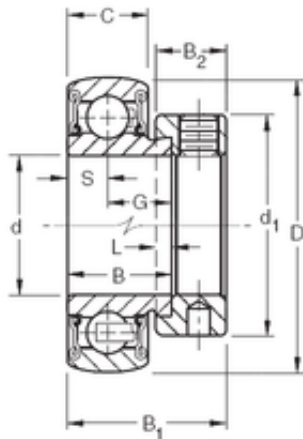

Jinan Yuanyi Hydraulic Equipments Co....

25,4 mm x 52 mm x 21,44 mm TIMKEN RA100RRB Insert Bearings Spherical OD

Bearing No. RA100RRB

Size	25.4x52x21.44 mm
Bore Diameter	25,4 mm
Outer Diameter	52 mm
Width	21,44 mm
d	25,4 mm
D	52 mm
B	21,44 mm
C	15 mm
d1	38,1 mm
B1	31 mm
B2	13,5 mm
G	13,92 mm
L	4 mm
S	7,49 mm
Weight	0,186 Kg
Basic dynamic load rating (C)	15,8 kN

RA100RRB Bearing 2D drawings and 3D CAD models